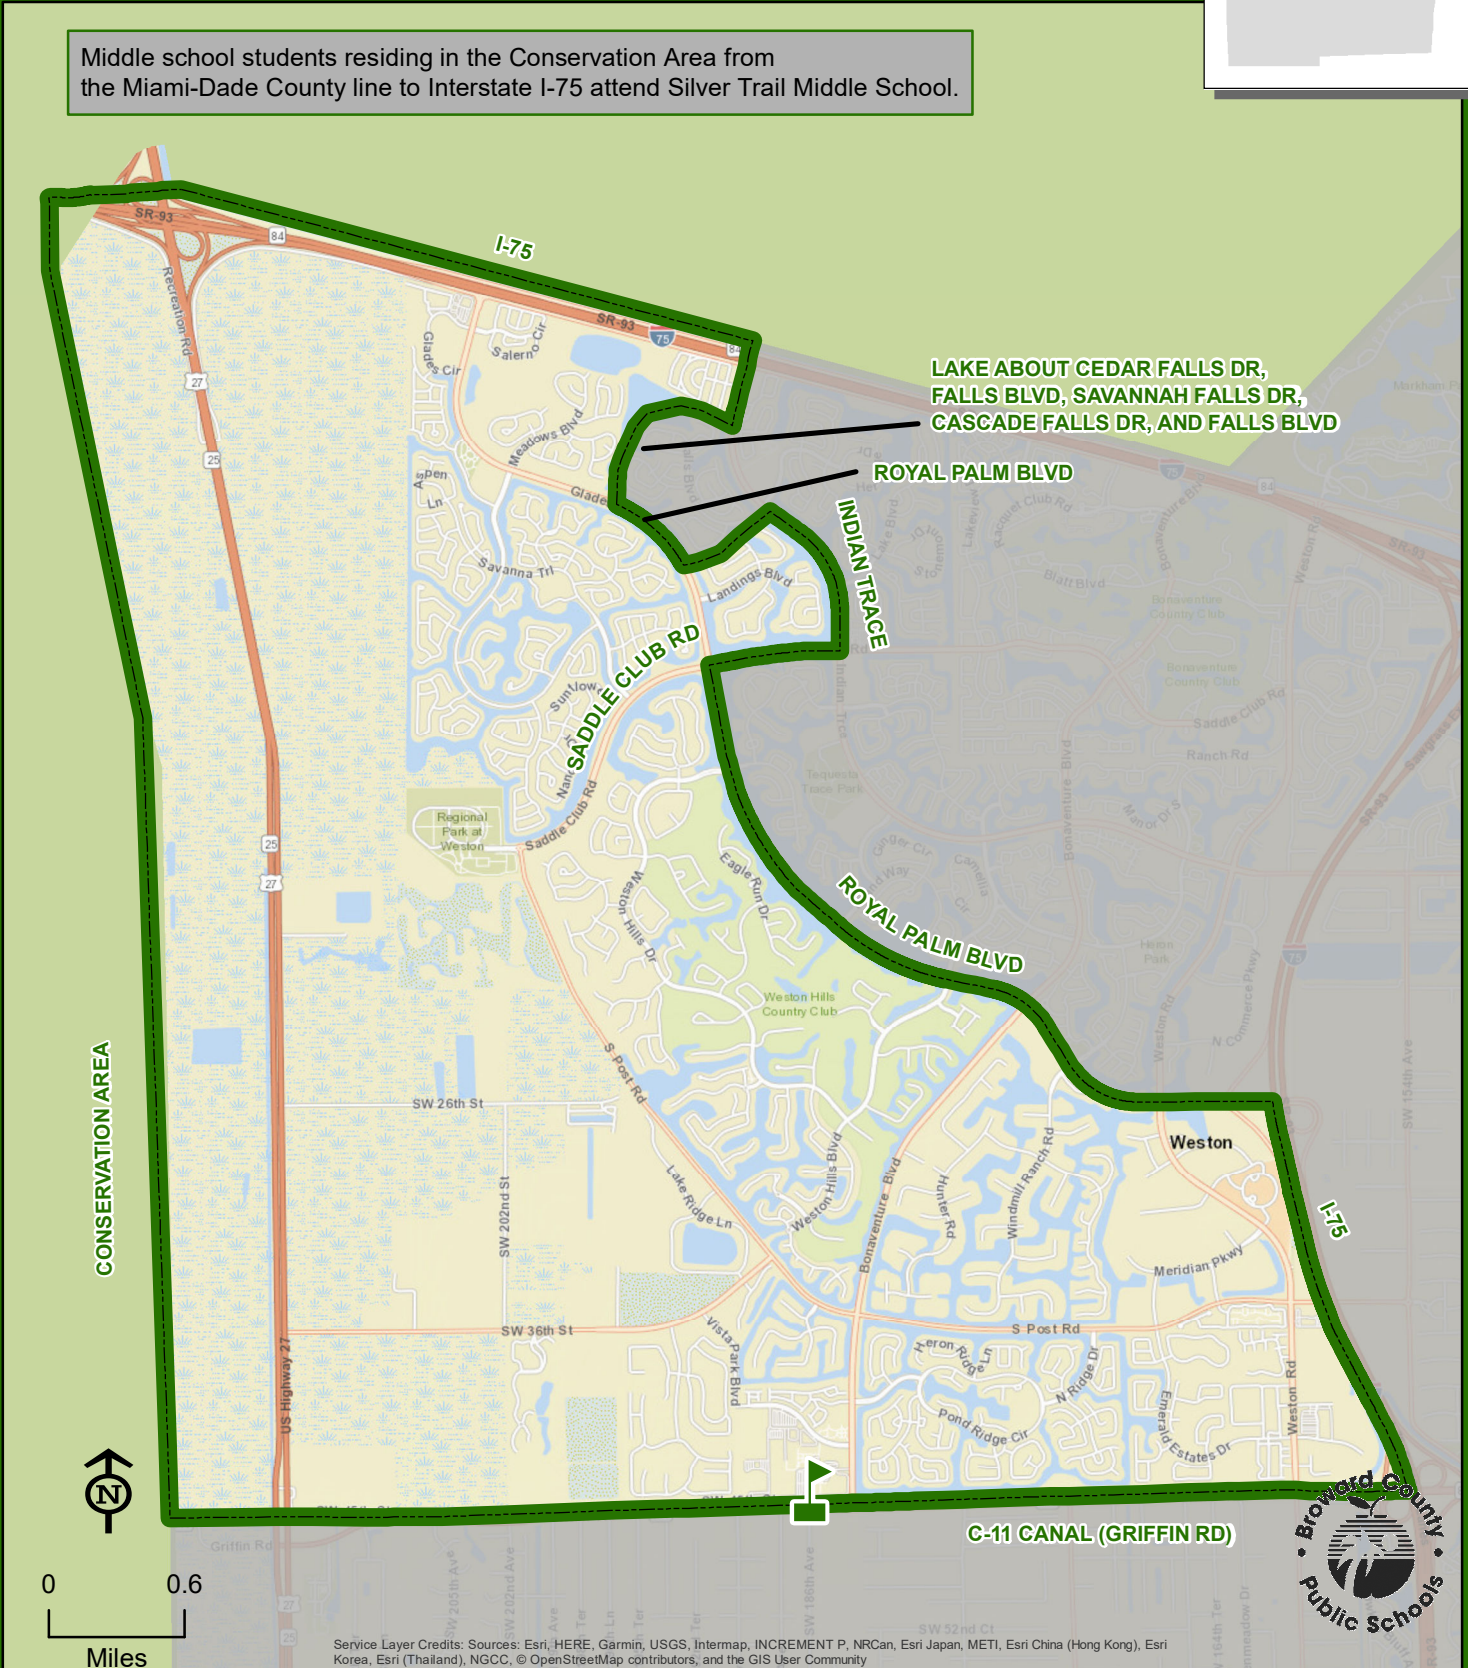

# FALCON COVE MIDDLE SCHOOL

4251 BONAVENTURE BOULEVARD  
WESTON, FLORIDA 33332  
754-323-3200

Innovative Program

Middle school students residing in the Conservation Area from the Miami-Dade County line to Interstate I-75 attend Silver Trail Middle School.

FALCON COVE

Service Layer Credits: Sources: Esri, HERE, Garmin, USGS, Intermap, INCREMENT P, NRCan, Esri Japan, METI, Esri China (Hong Kong), Esri Korea, Esri (Thailand), NGCC, © OpenStreetMap contributors, and the GIS User Community

THIS MAP IS FOR CONCEPTUAL PURPOSES ONLY AND SHOULD NOT BE USED FOR LEGAL BOUNDARY DETERMINATIONS